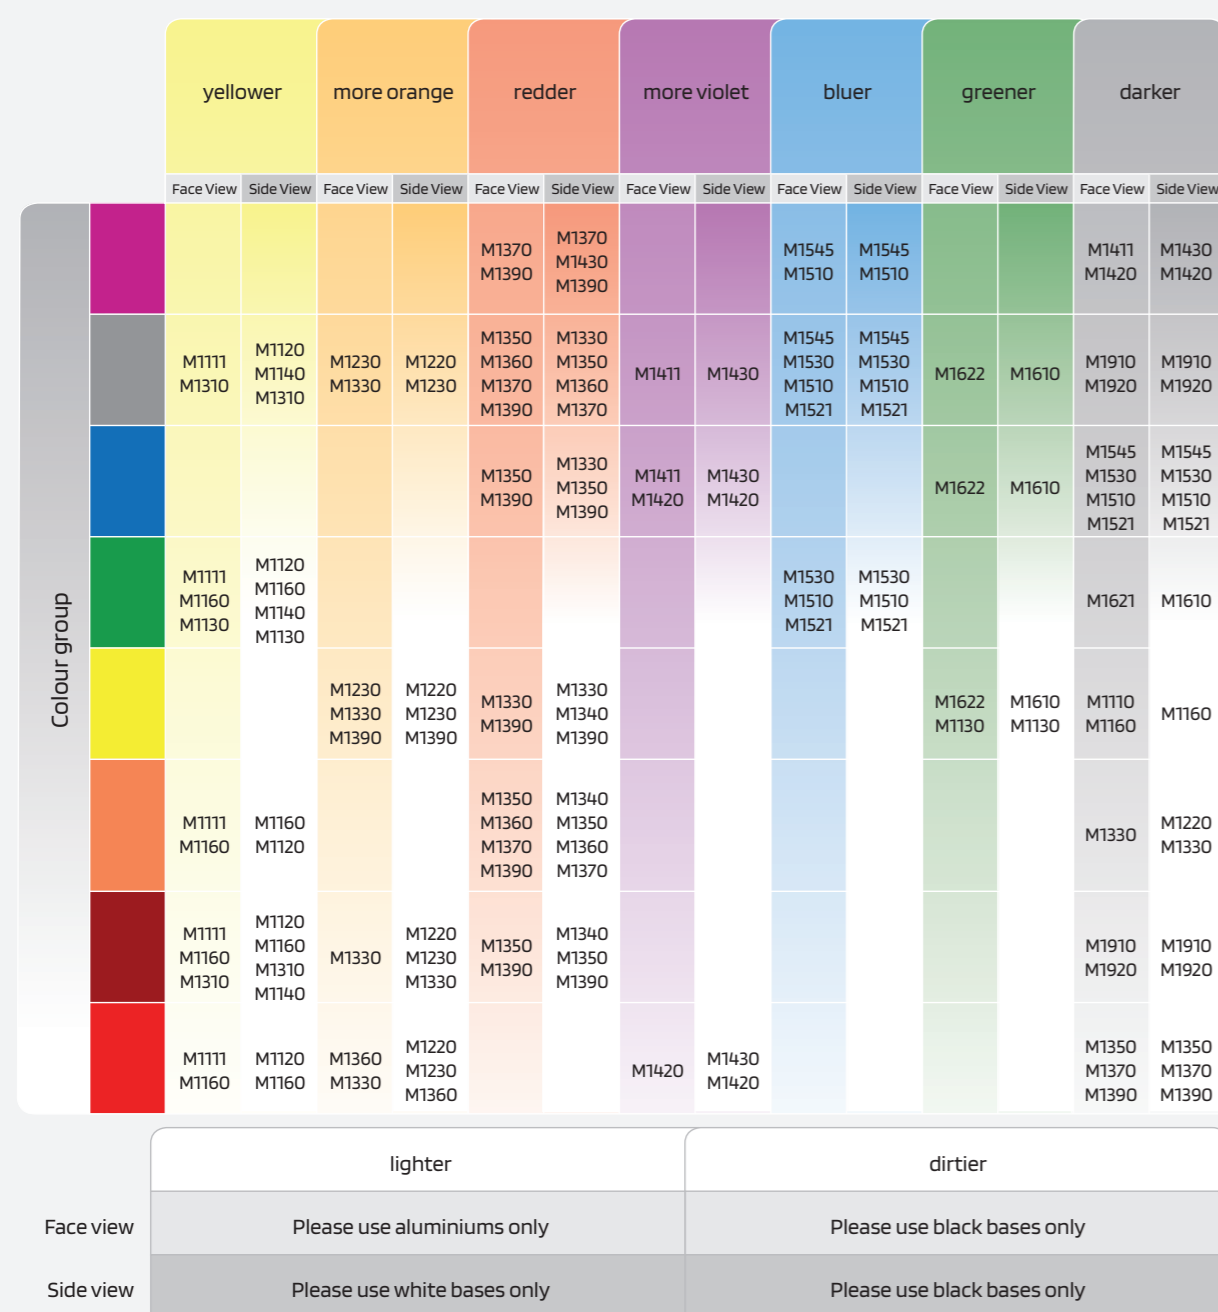

# Tinting Chart

A brand of  
BASF - We create chemistry

**JUST  
MAKES  
SENSE**

## Solid Mixes

## Effect Mixes

## Chromatic circle